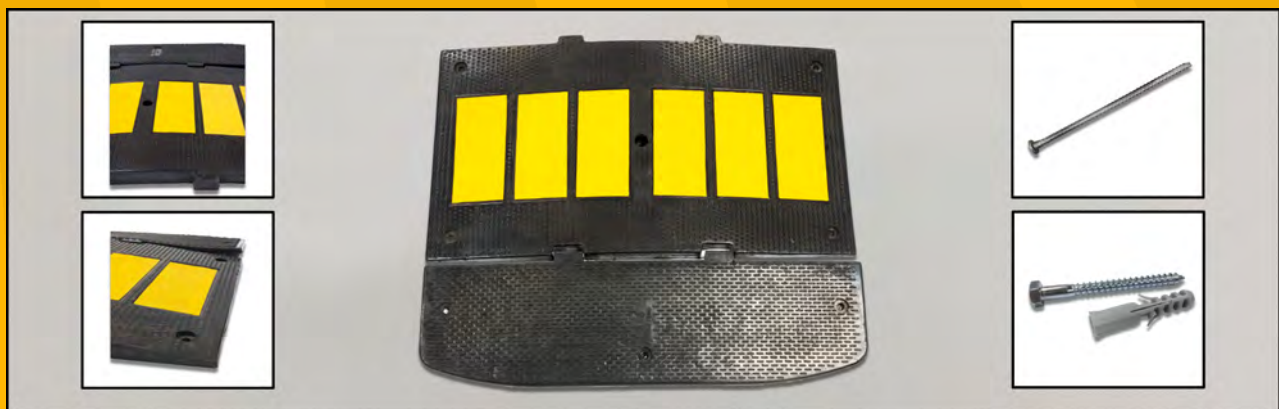

Parking Products

Speed Bumps and Humps:

SSI introduced modular Speed Bumps and Humps to the market over the past couple of years. These products, manufactured from black rubber with bright yellow reflective highlights, provides great visibility in all types of weather conditions. The modular nature of the product provides easier handling and storage, as well as allows for customized lengths, based on individual customer needs. Both Bumps and Humps have the same maximum height off the ground, with the Hump spreading the impact over a wider area, resulting in a gentler impact on vehicles.

Parking Curbs:

SSI's Parking Curbs have similar reflective benefits to the Speed Bumps and Humps, as they are made from similar materials, with the solid black rubber highlighted by the bright yellow reflective material for maximum visibility. Our Parking Curbs come in 6 ft. lengths.

PART NUMBER	PRODUCT DESCRIPTION	PRODUCT SPECIFICATIONS
Custom	Modular Speed Bump	Varies
Custom	Modular Speed Hump	Varies
20038	Parking Curb	6'
20075	Speed Bump/Hump Accessories Set	Bolt and Sleeve
20048	Rebar Spike	14"