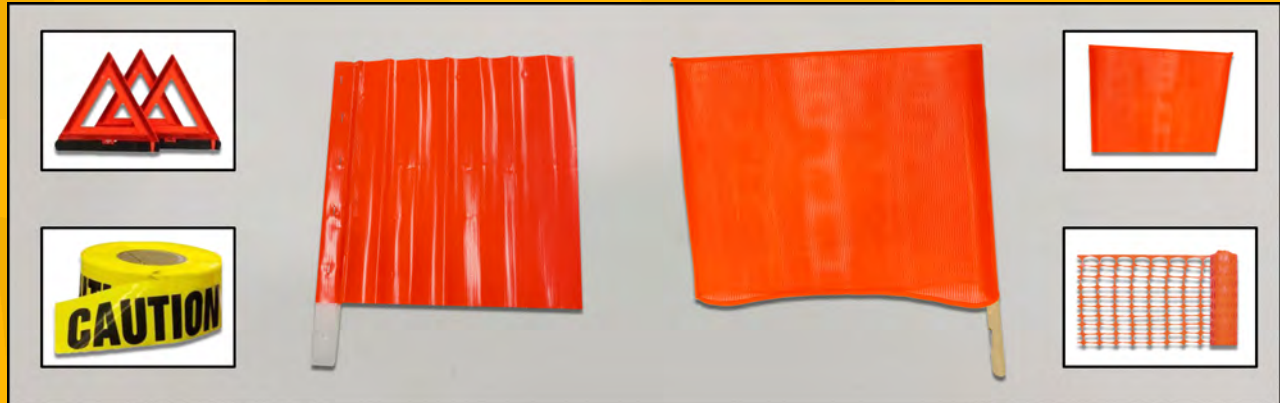

Additional Safety Supplies

At SSI, we continue to add products to our line, primarily based on requests from our customers. If there is something you need and don't see in our catalogue, please give us a call.

PART NUMBER	PRODUCT DESCRIPTION	PRODUCT SPECIFICATIONS
20227	Safety Fence	1.2 m x 30 m roll
20225	Safety Triangle Kit	Set of 3
20237	Conspicuity Tape	Contact for Information
20129	Stop/Slow Paddle	65" AL Handle, 50 cm Sign
20130	Stop/Slow Paddle	65" AL Handle, 60 cm Sign
20187	Stop/Slow Paddle	78" AL Handle, 60 cm Sign
20059	Traffic Flag, Mesh	.75" Staff, 18" Flag
20060	Traffic Flag, Mesh	Flag Only, 18"
20051	Traffic Flag, Vinyl	.75" Staff, 18" Flag
20121	Traffic Flag, Vinyl	Flat Handle, 18" Flag
20074	Traffic Flag, Vinyl	Flag Only, 18"
20233	Traffic Cone Holders	Contact for Information
20234	Collapsible Cones	Contact for Information
20226	Caution Tape	3" x 1000 ft. Roll
20235	Driveway Markers	Contact for Information
20236	Fire Hydrant Markers	Contact for Information