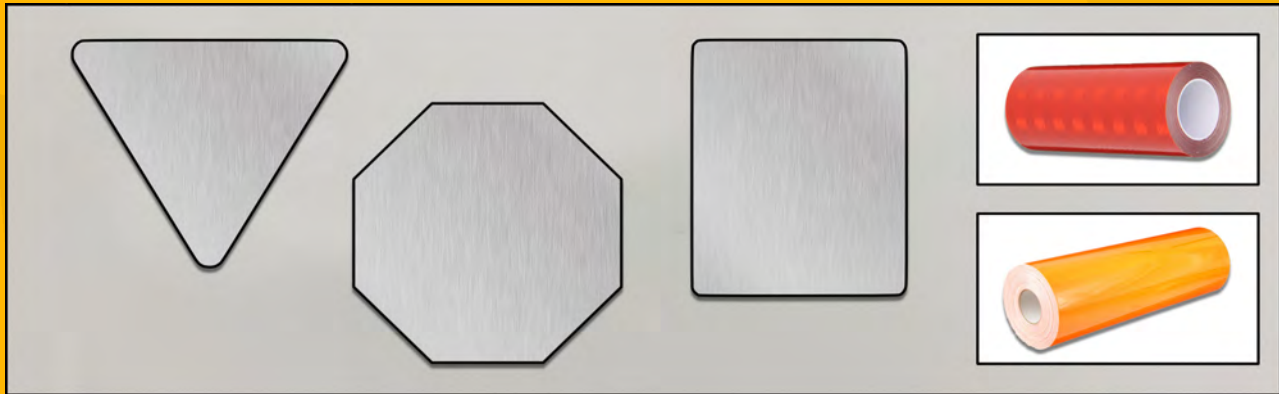

Sign Blanks and Accessories

Sign Blanks:

In addition to selling manufactured signs, stands, posts, and mounting hardware, SSI also sells all of the materials necessary for sign manufacturing. The materials are premium quality and are readily available to meet the needs of our customers.

PART NUMBER	PRODUCT DESCRIPTION	PRODUCT SPECIFICATIONS
20139	Medium Density Overlay (MDO)	4' x 8'
20197	Aluminum Sign Blanks	12" x 12", .80 AL
20196	Aluminum Sign Blanks	18" x 12", .80 AL
20181	Aluminum Sign Blanks	24" Octagon, .80 AL
20199	Aluminum Sign Blanks	24" x 24", .80 AL
20198	Aluminum Sign Blanks	30" x 24", .80 AL
20215	Aluminum Sign Blanks	36" x 36", .80 AL
20214	Aluminum Sign Blanks	90 cm yield, .80 AL
20133	Premask, Medium Tack	24" x 100 yds
20180	Sheeting, Electro-cut, Red	24" x 50 yds
20141	Sheeting, High Intensity Prismatic	Orange, 24" x 50 yds
20145	Sheeting, High Intensity Prismatic	Orange, 30" x 50 yds
20138	Sheeting, High Intensity Prismatic	Orange, 36" x 50 yds
20137	Sheeting, High Intensity Prismatic	White, 24" x 50 yds
20179	Sheeting, High Intensity Prismatic	Yellow, 36" x 50 yds