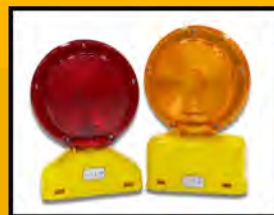

Traffic Barrels

Traffic Barrels:

Our SSI Premium Series Traffic Barrels are manufactured out of high quality low density and high density polyethylene material which contain UV stabilizers providing a longer, fade-resistant product life. Both the 36" and 44" barrels come complete with moulded grab handles and high intensity prismatic reflective striping.

Safety Flags

Parking Products

Sign Blanks and Accessories

Personal Protective Equipment

Reflective Tape

Lighting

At SSI, we continue to expand our product offering and frequently add new products, so please call for updated information regarding product availability.