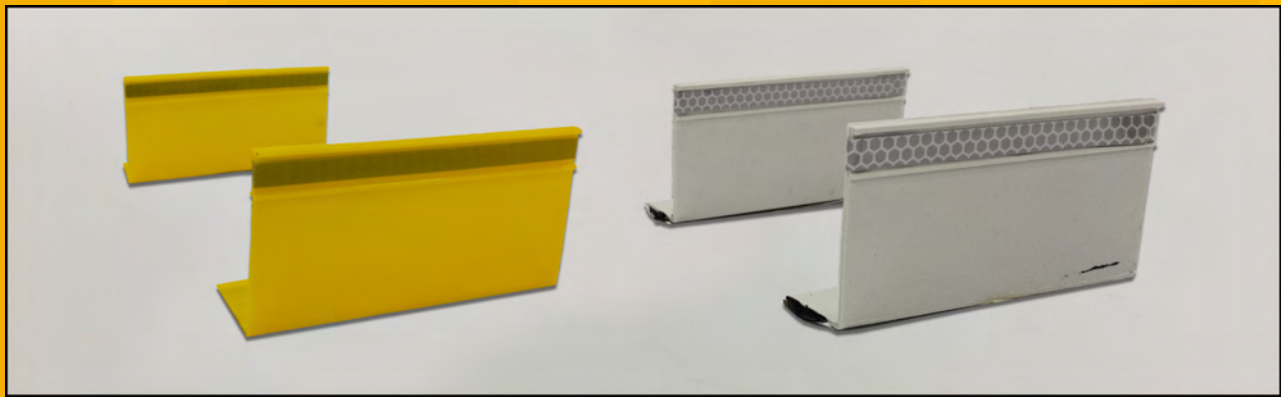

Road Marking

Temporary Road Markers:

SSI's Temporary Road Markers are manufactured from high quality materials, and are extremely durable in a variety of weather conditions. These markers come in both white and yellow, and include high intensity reflective striping on both sides.

Pavement Marking Tape:

SSI's Pavement Marking Tape is a premium quality product, designed for excellent conformability, and manufactured from highly reflective materials providing excellent nighttime delineation in a variety of weather conditions. Our Pavement Marking Tape comes in both white and yellow.

PART NUMBER	PRODUCT DESCRIPTION	PRODUCT SPECIFICATIONS
20030	Temporary Road Markers	Yellow
20031	Temporary Road Markers	White
20082	Pavement Marking Tape, Construction Grade	Yellow
20083	Pavement Marking Tape, Construction Grade	White