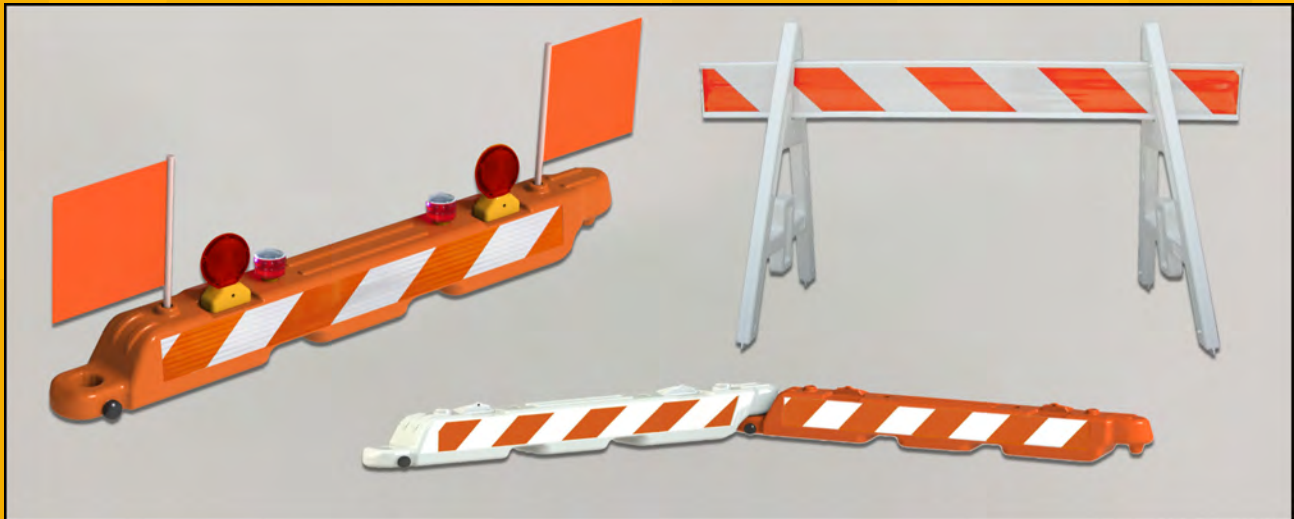

Barricades and Accessories

A-Frame Barricades:

Our lightweight A-Frame Barricades are made from high quality plastic materials and are lightweight for easy relocation in crowd control situations. The legs can also be filled with sand for greater stability. The A-Frames come with 6', 8', or 10' boards, and have High Intensity Prismatic Striping on both sides.

Type II Barricades:

Our Type II barricades are made of all plastic to eliminate rust and no painting is required. The solid wall design is molded in one piece for high impact resistance. The barricades are designed for easy installation of barricade lights.

Lo-Pro Airport Barricades:

Our Lo-Pro Airport Barricades are molded with reinforcing ribs for improved strength. The barricade design with connectors molded into the barricade allows for interlocking connection, with no pins to lose. Lo-Pro barricades come in two colours with high intensity prismatic striping, and accept two types of barricade lights.

360 Degree Red Solar Lights:

Our 360 Solar Lights meet airport industry specifications and come in either steady burn or flashing.

Barricade Lights:

Our SSI LED Standard Barricade Lights come powered with a 3V or 6V power supply, and can be set to either flashing or steady burn. The barricade lights are equipped with hardware for easy mounting and come with either a Red or Amber lens.