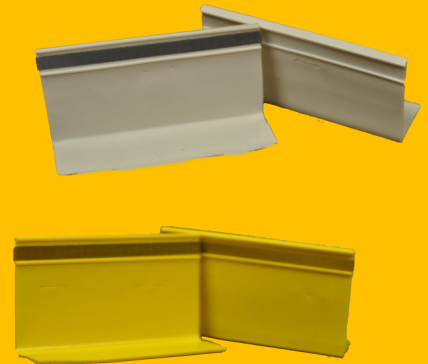

# ***SSI Temporary Road Markers***

SSI's Temporary Road Markers are made from high quality polyurethane and come in white or yellow.

The markers come complete with High Intensity Prismatic stripes on both sides.

## **Features and benefits:**

- Polyurethane formulation results in improved flexibility and great bending memory
- Great visibility due to high intensity prismatic striping
- The peel and stick adhesive pads allow for ease of securing and removal from surfaces

## **Product Specifications:**

- Material: Durable Polyurethane
- 4"x2" with 1" lip, .05 lbs
- UV Stabilized

**1 877 576 3370**

**SSI**   
Traffic Solutions

[www.ssitraffic.ca](http://www.ssitraffic.ca)